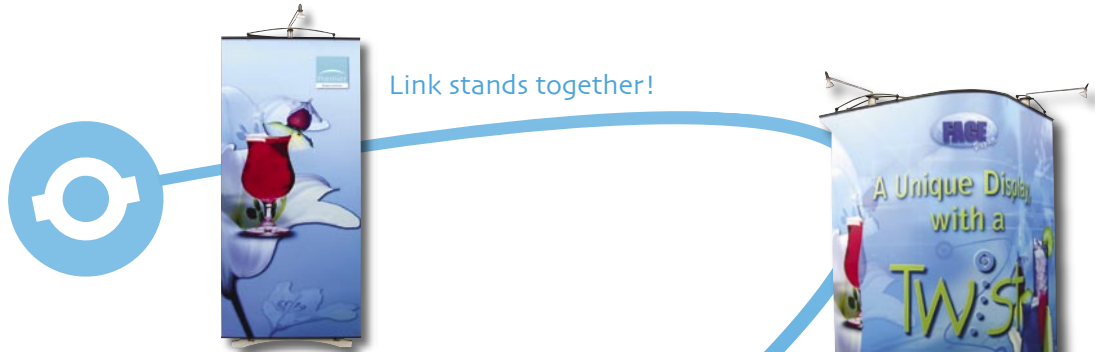

# Twist

Link stands together!

Finally, a banner stand that offers more! Both form and function have been specifically considered to bring flexibility and ease of use, in an aesthetically pleasing display system.

Low voltage Lights come as standard!

Give it a Twist!

Double sided or double depth!

Twist comes with our unique TIO (two in one) transit case.

Add a 'ghost' panel!

Flexi  
link  
250 degrees of Flexibility!

- Twisted or straight
- Low voltage lights
- Single or double sided
- Seamless linking system
- Variable height and width
- Patented tensioning system