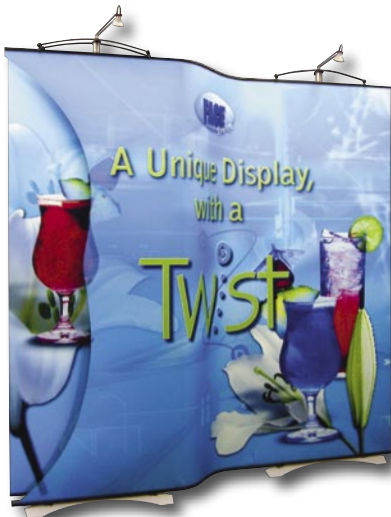

# Twist

Link stands together!

Finally, a banner stand that offers more! Both form and function have been specifically considered to bring flexibility and ease of use, in an aesthetically pleasing display system.

Low voltage Lights come as standard!

Give it a Twist!

Double sided or double depth!

Twist comes with our unique TIO (two in one) transit case.

Add a 'ghost' panel!

Flexi  
link  
250 degrees of Flexibility!

- Twisted or straight
- Low voltage lights
- Single or double sided
- Seamless linking system
- Variable height and width
- Patented tensioning system